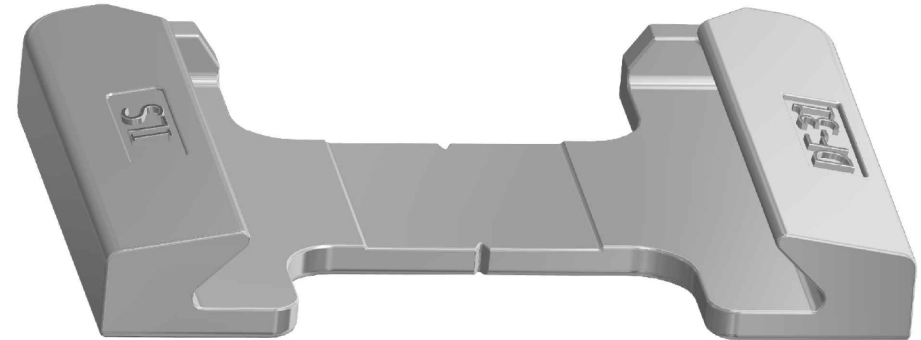

LOADS		TENSION [kN]	SHEAR [kN]
BREAKING LOAD	BL	500	420
PROOF LOAD	PL	313	263
SAFE WORKING LOAD	SWL	250	210

TOTAL WEIGHT: 3,7 kg

SINGLE DOVETAIL SOCKET 45°

DF-31

NAVACQS SEAL SUPPLIERS B.V.

Aploniastraat 78
3084 CC Rotterdam
Nederland