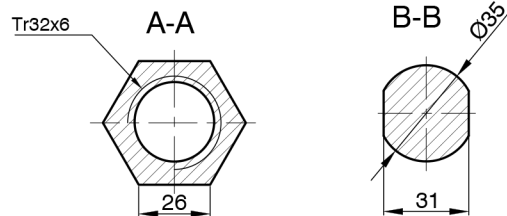

LOADS		TENSION[kN]
BREAKING LOAD	BL	100
PROOF LOAD	PL	63
SAFE WORKING LOAD	SWL	50

WEIGHT: 3,35 kg

BRIDGE FITTING	SB-1(330)
----------------	-----------

NAVACQS SEAL SUPPLIERS B.V.

Aploniastraat 78  
3084 CC Rotterdam  
Nederland