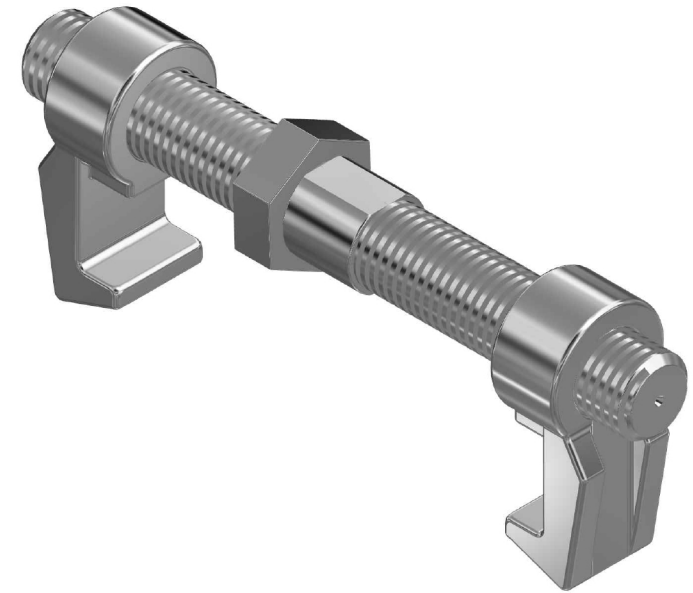

LOADS		TENSION[kN]
BREAKING LOAD	BL	100
PROOF LOAD	PL	63
SAFE WORKING LOAD	SWL	50

WEIGHT: 3,35 kg

BRIDGE FITTING	SB-1(330)
----------------	-----------

NAVACQS SEAL SUPPLIERS B.V.

Aploniastraat 78  
3084 CC Rotterdam  
Nederland