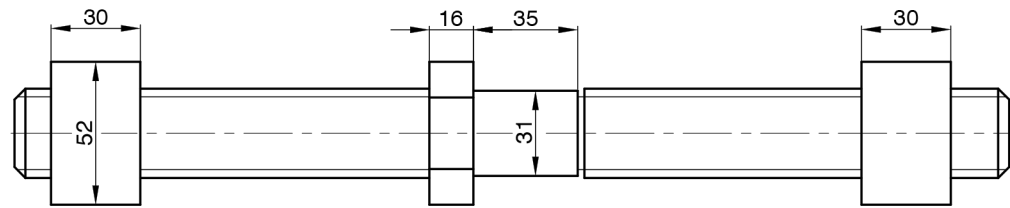

LOADS		TENSION[kN]
BREAKING LOAD	BL	100
PROOF LOAD	PL	63
SAFE WORKING LOAD	SWL	50

WEIGHT: 3,35 kg

BRIDGE FITTING	SB-1(330)
----------------	-----------

NAVACQS SEAL SUPPLIERS B.V.

Aploniastraat 78  
3084 CC Rotterdam  
Nederland