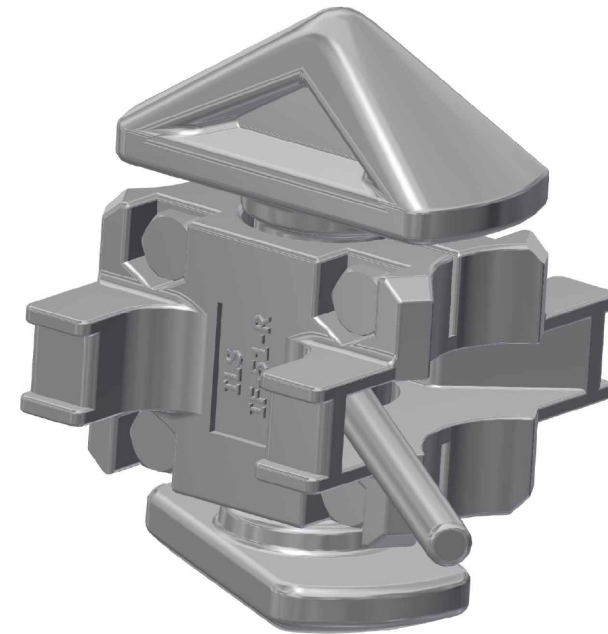

LOADS		SHEAR[kN]	TENSION[kN]
BREAKING LOAD	BL	420	500
PROOF LOAD	PL	263	313
SAFE WORKING LOAD	SWL	210	250

TOTAL WEIGHT: 4,8 kg

STANDARD INTERMEDIATE TWISTLOCK

IF-51-R

NAVACQS SEAL SUPPLIERS

Albert Plesmanweg 107 A
3088 GC Rotterdam
Die Niederlande