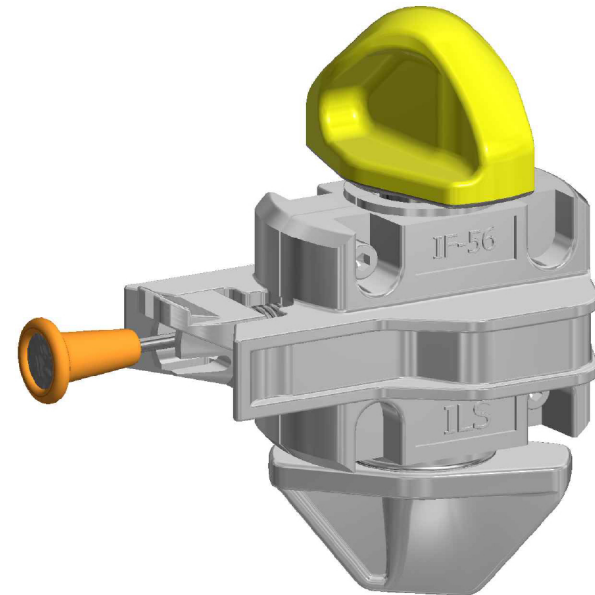

LOADS		SHEAR[kN]	TENSION[kN]
BREAKING LOAD	BL	420	500
PROOF LOAD	PL	263	313
SAFE WORKING LOAD	SWL	210	250

TOTAL WEIGHT: 5,35 kg

SEMI-AUTOMATIC TWISTLOCK

IF-56

NAVACQS SEAL SUPPLIERS

Albert Plesmanweg 107 A
3088 GC Rotterdam
Die Niederlande