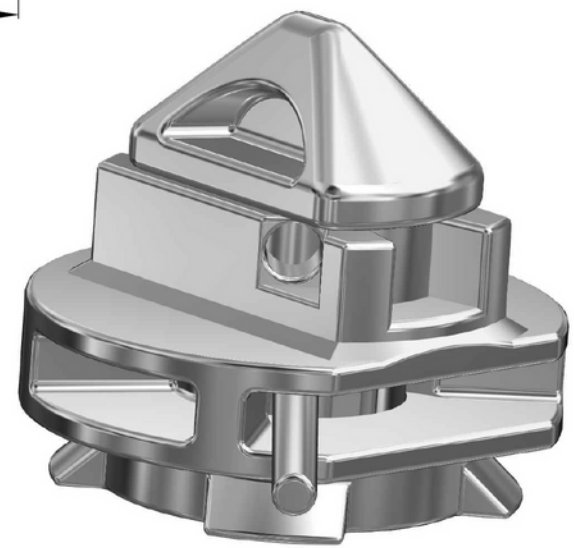

LOADS		SHEAR[kN]	TENSION[kN]
BREAKING LOAD	BL	420	500
PROOF LOAD	PL	263	313
SAFE WORKING LOAD	SWL	210	250

TOTAL WEIGHT: 5,7 kg

BREECH BASE TWISTLOCK BF-66-R

**NAVACQS SEAL SUPPLIERS B.V.**

Albert Plesmanweg 107 A  
3088 GC Rotterdam  
Nederland