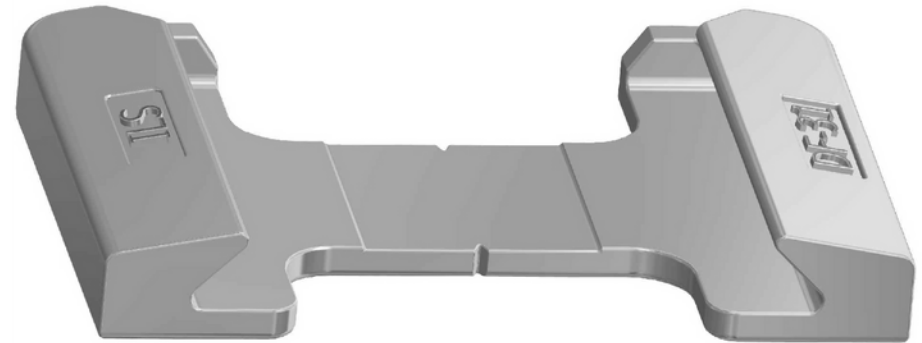

LOADS		TENSION [kN]	SHEAR [kN]
BREAKING LOAD	BL	500	420
PROOF LOAD	PL	313	263
SAFE WORKING LOAD	SWL	250	210

TOTAL WEIGHT: 3,7 kg

SINGLE DOVETAIL SOCKET 45° DF-31

NAVACQS SEAL SUPPLIERS B.V.

Albert Plesmanweg 107 A
3088 GC Rotterdam
Netherlands