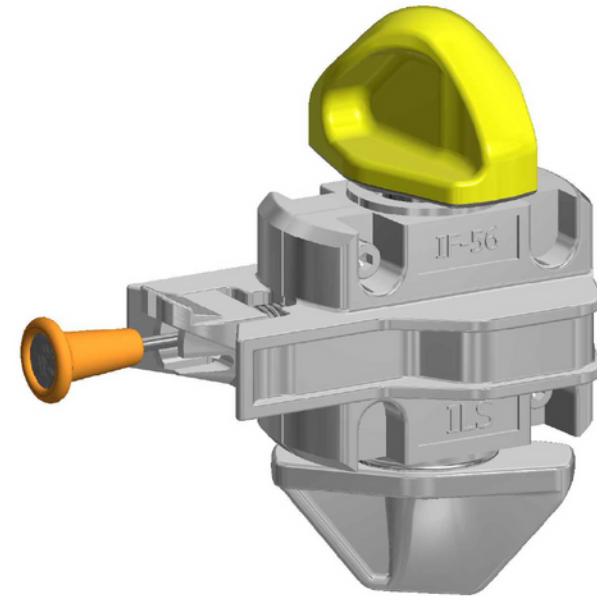

LOADS		SHEAR[kN]	TENSION[kN]
BREAKING LOAD	BL	420	500
PROOF LOAD	PL	263	313
SAFE WORKING LOAD	SWL	210	250

TOTAL WEIGHT: 5,35 kg

SEMI-AUTOMATIC TWISTLOCK

IF-56

NAVACQS SEAL SUPPLIERS B.V.

Albert Plesmanweg 107 A
3088 GC Rotterdam
Nederland