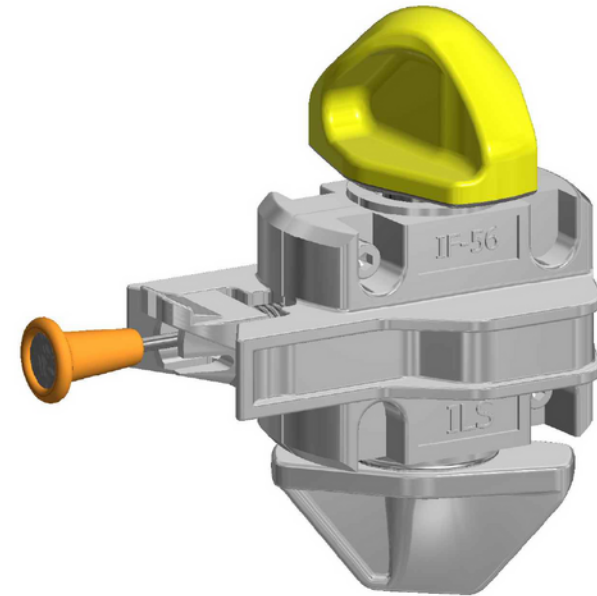

LOADS		SHEAR[kN]	TENSION[kN]
BREAKING LOAD	BL	420	500
PROOF LOAD	PL	263	313
SAFE WORKING LOAD	SWL	210	250

TOTAL WEIGHT: 5,35 kg

SEMI-AUTOMATIC TWISTLOCK

IF-56

NAVACQS SEAL SUPPLIERS B.V.

Albert Plesmanweg 107 A
3088 GC Rotterdam
Netherlands