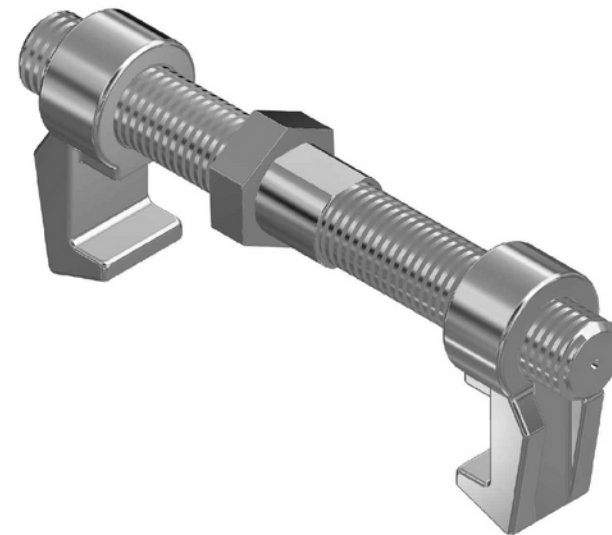

LOADS		TENSION[kN]
BREAKING LOAD	BL	100
PROOF LOAD	PL	63
SAFE WORKING LOAD	SWL	50

WEIGHT: 2,8 kg

BRIDGE FITTING

SB-1S

NAVACQS SEAL SUPPLIERS B.V.

Albert Plesmanweg 107 A
3088 GC Rotterdam
Nederland

+31(0)10-495 0000
sales@navacqs.nl
sales@navacqs.com