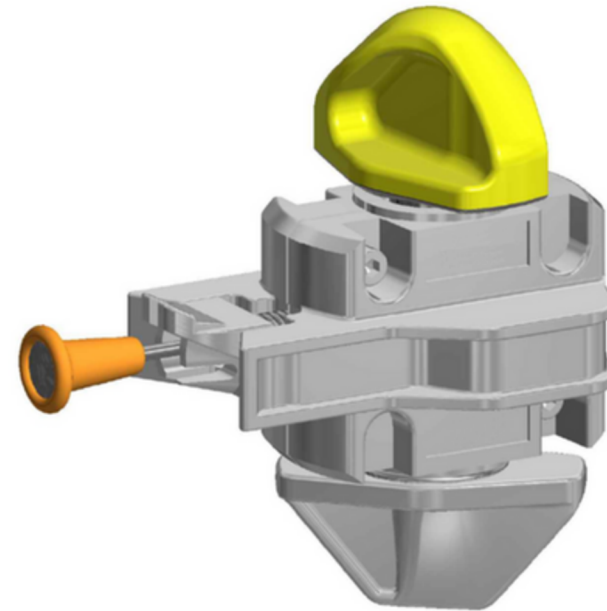

LOADS		SHEAR[kN]	TENSION[kN]
BREAKING LOAD	BL	420	500
PROOF LOAD	PL	263	313
SAFE WORKING LOAD	SWL	210	250

TOTAL WEIGHT: 5,35 kg

SEMI-AUTOMATIC TWISTLOCK

IF-55

NAVACQS SEAL SUPPLIERS B.V.

Albert Plesmanweg 107 A
3088 GC
Rotterdam
Netherlands